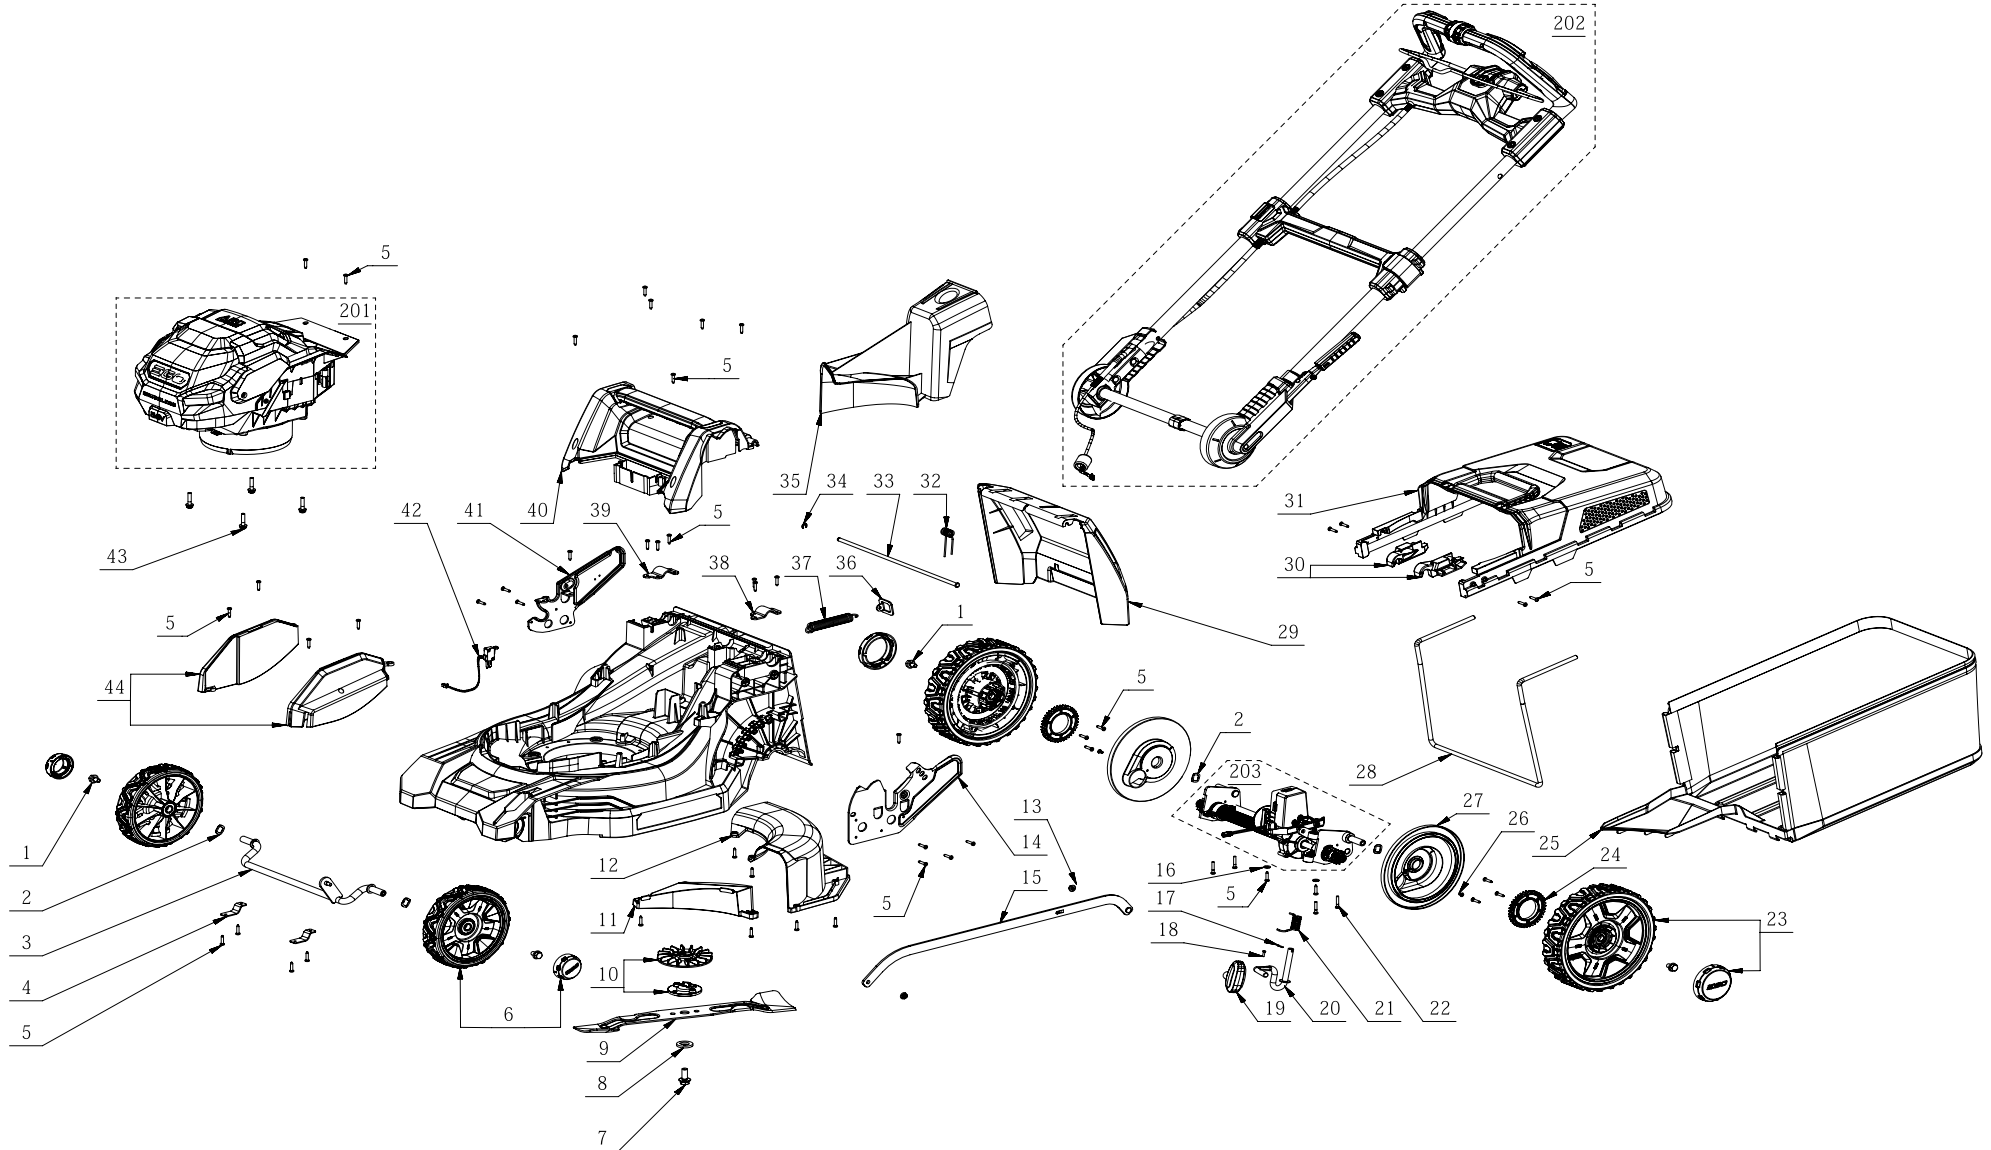

Product Description:Lawn Mower  
Model Number:LM1700E-SP  
Body Number:1000021001\_S  
Version: A  
Issue Date: 2019/06/14

Product Description:Lawn Mower  
Model Number:LM1700E-SP  
Body Number:1000021001\_S  
Version: A  
Issue Date: 2019/06/14

201

Product Description:Lawn Mower  
Model Number:LM1700E-SP  
Body Number:1000021001\_S  
Version: A  
Issue Date: 2019/06/14

Product Description:Lawn Mower  
Model Number:LM1700E-SP  
Body Number:1000021001\_S  
Version: A  
Issue Date: 2019/06/14

Index No.	Art. No.	Description	QTY in machine	Weight (g)	Size LxWxH (mm)	MPQ	Repairable or Not?	Standard Repair Time (min.)
202-17	3550048003	Pin	1	2.9	5x18.5	1	Y	1
202-18	2824250001	Handle Lever Set	1	113	248x20x76	1	Y	5
202-19	3660565001	Compression Spring	1	3.92	9.6x28	10	Y	5
202-20	5640168001	Square Neck Bolt	3	7.92	M6x35	10	Y	1
202-21	2826080001	Internal Wire ASSY	1	244.7	Ø7x1400	1	Y	45
202-22	2830410001	4908.1 Switch Electric Assembly	1	57	108.5x32.5x37.9	1	Y	45
202-23	2825948001	Telescope Tube	1	768.9	936.7x60x52	1	Y	35
202-24	3126763001	Clamp	1	2.92	34x17x11.7	1	Y	25
202-25	3660562001	Compression Spring	1	1.3	10.9x38	10	Y	25
202-26	5650004001	Plain Washer	1	0.74	4	10	Y	1
202-27	3127905001	Switch Actuator	1	5.5	46.7x29.4x30.9	1	Y	25
202-28	3127908001	Switch Lever	1	16.6	81x32.5x27.7	1	Y	25
202-29	2826560002	Handle Set	1	396.2	415x131.6x200.7	1	Y	20
202-30	3650208001	Control Handle	1	333.6	336x159.6x18.5	1	Y	25
202-31	3129632001	Switch Actuator	1	22.2	39x24x12.5	1	Y	25
202-32	3660724001	Torsion Spring	1	0.7	9.2x4	1	Y	25
202-33	2825949001	Telescope Tube	1	768.9	936.7x60x52	1	Y	35
202-401	2826544001	Beam Assembly	1	311.4	432x110.4x78.7	1	Y	25
202-402	2826613001	Handle Lever Set	1	132.7	247.7x76.1x17	1	Y	10
203-1	3128943001	Support	1	11.8	119x15x44	1	Y	10
203-2	5620157006	Hexagon Socket Screw	6	1.95	M4.2x19	10	Y	1
203-3	3900208001	Dust Cover	1	54	117.1x89.5x86	1	Y	10
203-4	2826577002	Motor & Gear ASSY	1	298.5	Ø63.5x74.5	1	Y	15
203-5	5620033010	Screw	2	0.87	M3x10	10	Y	1