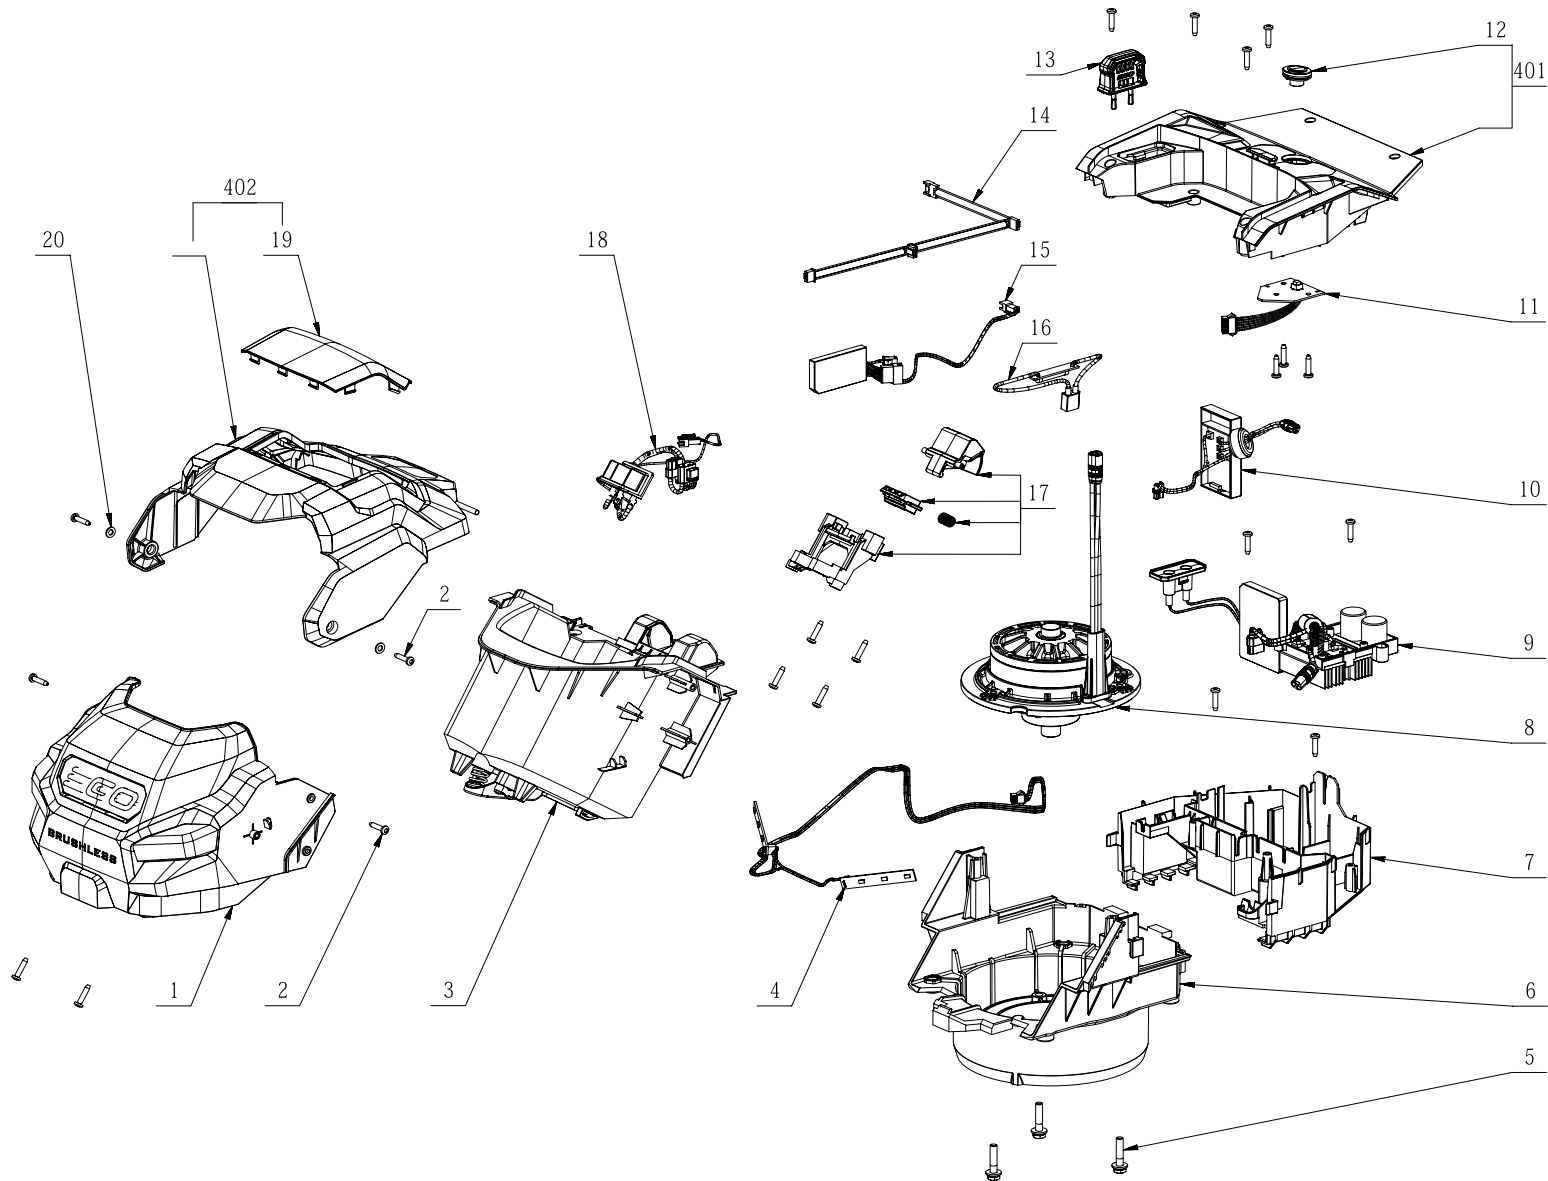

Product Description:Lawn Mower  
Model Number:LM1700E-SP  
Body Number:1000021001\_S  
Version: A  
Issue Date: 2019/06/14

Product Description:Lawn Mower  
Model Number:LM1700E-SP  
Body Number:1000021001\_S  
Version: A  
Issue Date: 2019/06/14

201

Product Description:Lawn Mower  
Model Number:LM1700E-SP  
Body Number:1000021001\_S  
Version: A  
Issue Date: 2019/06/14

Product Description:Lawn Mower  
Model Number:LM1700E-SP  
Body Number:1000021001\_S  
Version: A  
Issue Date: 2019/06/14

Index No.	Art. No.	Description	QTY in machine	Weight (g)	Size LxWxH (mm)	MPQ	Repairable or Not?	Standard Repair Time (min.)
202-17	3550048003	Pin	1	2.9	5x18.5	1	Y	1
202-18	2824250001	Handle Lever Set	1	113	248x20x76	1	Y	5
202-19	3660565001	Compression Spring	1	3.92	9.6x28	10	Y	5
202-20	5640168001	Square Neck Bolt	3	7.92	M6x35	10	Y	1
202-21	2826080001	Internal Wire ASSY	1	244.7	Ø7x1400	1	Y	45
202-22	2830410001	4908.1 Switch Electric Assembly	1	57	108.5x32.5x37.9	1	Y	45
202-23	2825948001	Telescope Tube	1	768.9	936.7x60x52	1	Y	35
202-24	3126763001	Clamp	1	2.92	34x17x11.7	1	Y	25
202-25	3660562001	Compression Spring	1	1.3	10.9x38	10	Y	25
202-26	5650004001	Plain Washer	1	0.74	4	10	Y	1
202-27	3127905001	Switch Actuator	1	5.5	46.7x29.4x30.9	1	Y	25
202-28	3127908001	Switch Lever	1	16.6	81x32.5x27.7	1	Y	25
202-29	2826560002	Handle Set	1	396.2	415x131.6x200.7	1	Y	20
202-30	3650208001	Control Handle	1	333.6	336x159.6x18.5	1	Y	25
202-31	3129632001	Switch Actuator	1	22.2	39x24x12.5	1	Y	25
202-32	3660724001	Torsion Spring	1	0.7	9.2x4	1	Y	25
202-33	2825949001	Telescope Tube	1	768.9	936.7x60x52	1	Y	35
202-401	2826544001	Beam Assembly	1	311.4	432x110.4x78.7	1	Y	25
202-402	2826613001	Handle Lever Set	1	132.7	247.7x76.1x17	1	Y	10
203-1	3128943001	Support	1	11.8	119x15x44	1	Y	10
203-2	5620157006	Hexagon Socket Screw	6	1.95	M4.2x19	10	Y	1
203-3	3900208001	Dust Cover	1	54	117.1x89.5x86	1	Y	10
203-4	2826577002	Motor & Gear ASSY	1	298.5	Ø63.5x74.5	1	Y	15
203-5	5620033010	Screw	2	0.87	M3x10	10	Y	1