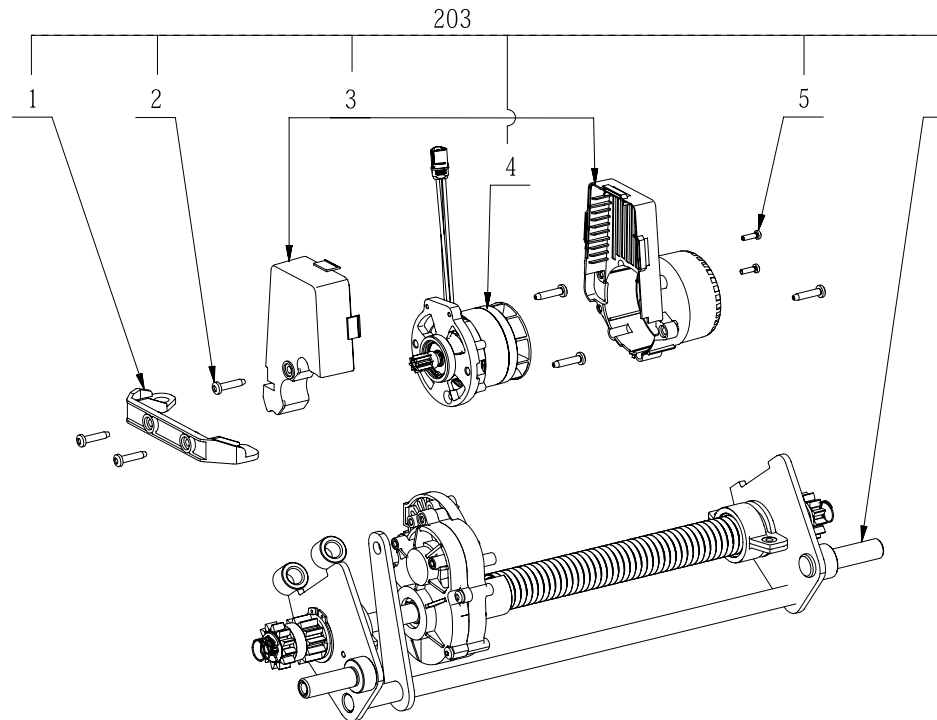

Product Description:Lawn Mower
Model Number:LM1700E-SP
Body Number:1000021001_S
Version: A
Issue Date: 2019/06/14

203

Repair Parts_Lawn Mower_4908.1(LM1700E-SP)