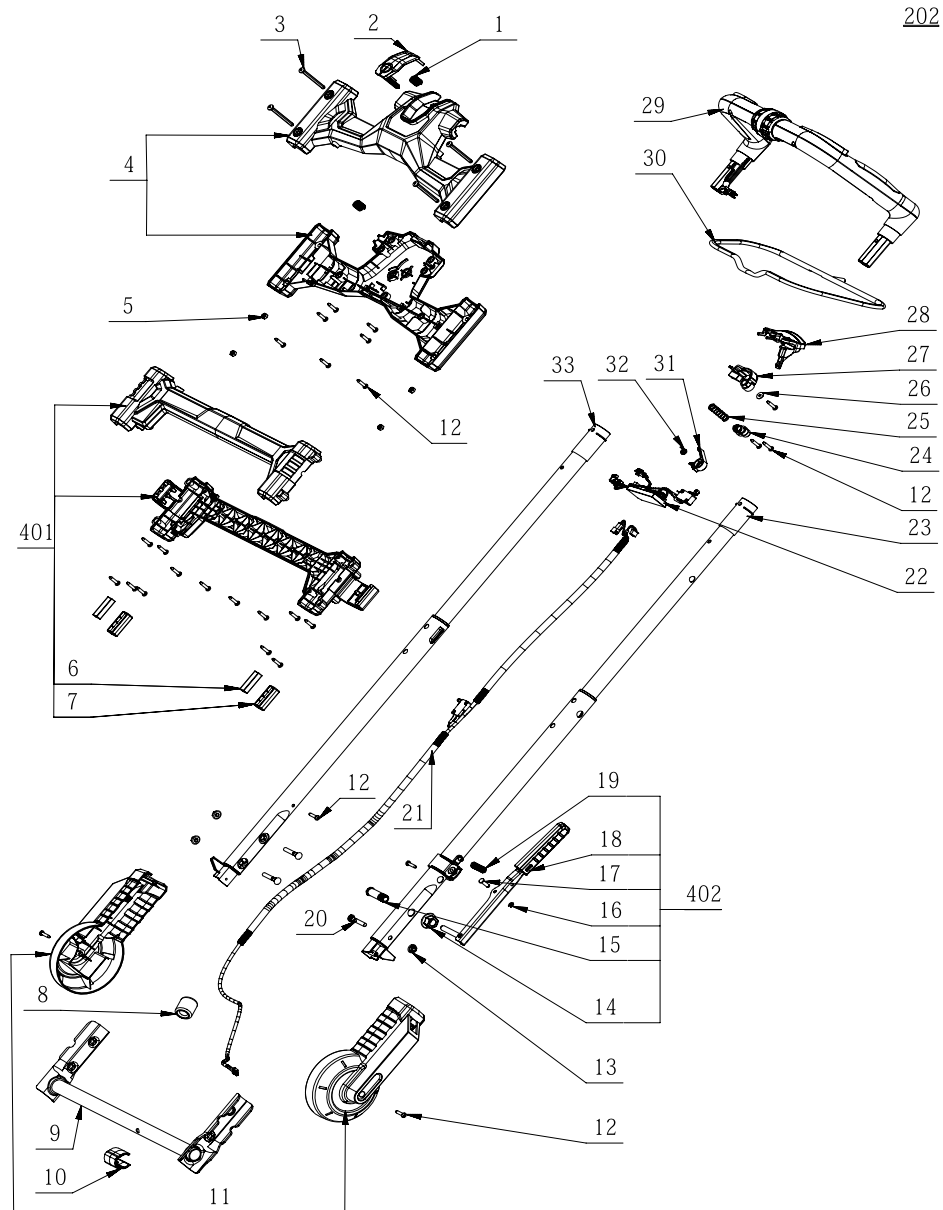

Product Description:Lawn Mower
Model Number:LM1700E-SP
Body Number:1000021001_S
Version: A
Issue Date: 2019/06/14